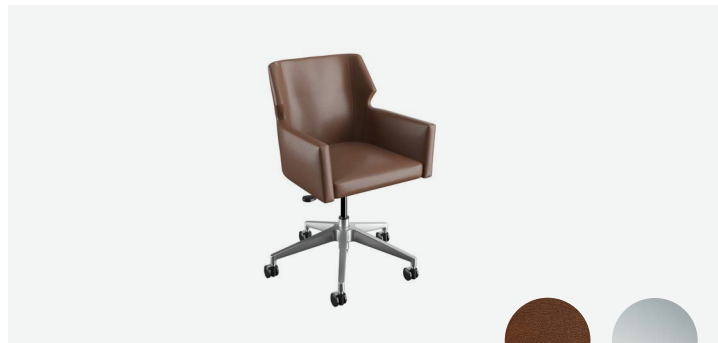

Chairs

CP-300

Valscari, Tobacco M195-PL

	Brand	Foliot	Width	Depth	Height
Task Chair	CP-300	HCWCH-207S	24,5"	24"	32 - 36"