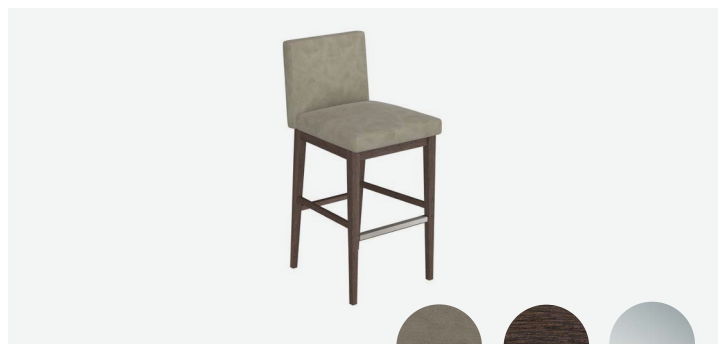

Tuskegee FRT, Midnight   F255   M195-PL

	Brand	Foliot	Width	Depth	Height	Note
Chair with Throw Pillow	CP-302	HCWCH-208S	28"	34"	36"	Dimensions of square throw pillows are 18" x 18"
Chair with Throw Pillow	CP-304	HCWCH-209S	31"	29,5"	36"	
Dining Height Chair	CP-305	HCWCH-101S	21"	22"	32"	
Counter Height Chair	CP-308	HCWCH-211S	20"	23"	37,5"	

# Stools

CP-306

Velutto, Dolphin F255 M195-PL

CP-310

Velutto, Dolphin F255 M195-PL

	Brand	Foliot	Width	Depth	Height
Bar Stool	CP-306	HCWCH-210S	20"	23"	43,5"
Stool	CP-310	HCWCH-212S	20"	19,5"	33"