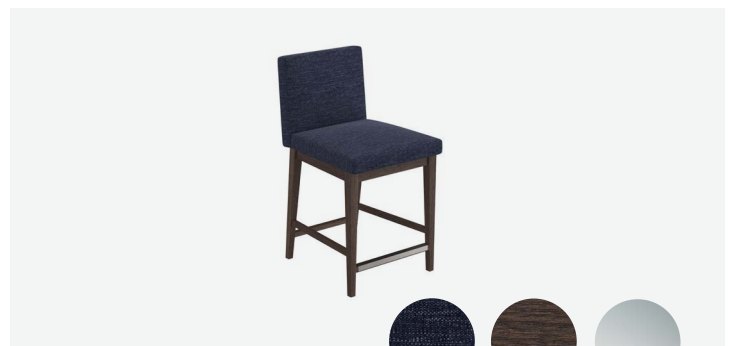

# Chairs

CP-302

Drusky, Chrome   Estuary, Camel   Page, Adobe   F255

CP-304

Wishaw, Storm   Sprocket, Dune   F255

CP-305

Poblette, Admiral   F255

CP-308

Tuskegee FRT, Midnight   F255   M195-PL

	Brand	Foliot	Width	Depth	Height	Note
Chair with Throw Pillow	CP-302	HCWCH-208S	28"	34"	36"	Dimensions of square throw pillows are 18" x 18"
Chair with Throw Pillow	CP-304	HCWCH-209S	31"	29,5"	36"	
Dining Height Chair	CP-305	HCWCH-101S	21"	22"	32"	
Counter Height Chair	CP-308	HCWCH-211S	20"	23"	37,5"	