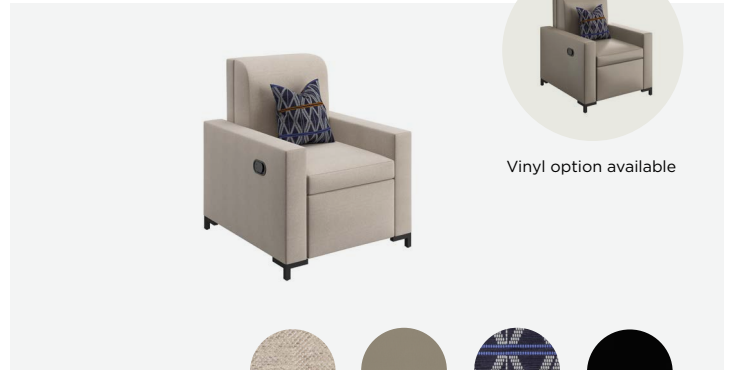

SLATE SCHEME

Vinyl option available