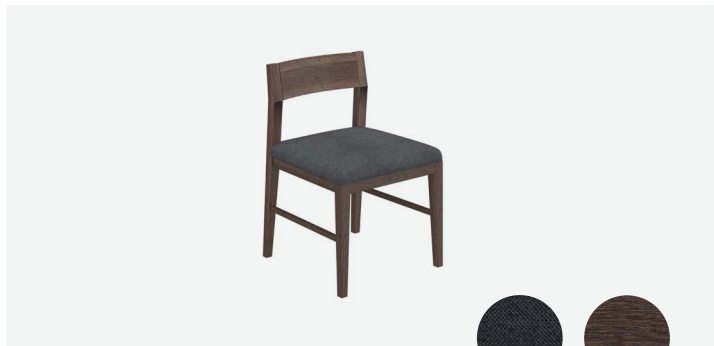

# Chairs

CP-302

Drusky, Chrome   Estuary, Camel   Page, Adobe   F255

CP-304

Wishaw, Storm   Sprocket, Dune   F255

CP-305

Poblette, Admiral   F255

CP-308

Tuskegee FRT, Midnight   F255   M195-PL

	Brand	Foliot	Width	Depth	Height	Note
Chair with Throw Pillow	CP-302	HCWCH-208S	28"	34"	36"	Dimensions of square throw pillows are 18" x 18"
Chair with Throw Pillow	CP-304	HCWCH-209S	31"	29,5"	36"	
Dining Height Chair	CP-305	HCWCH-101S	21"	22"	32"	
Counter Height Chair	CP-308	HCWCH-211S	20"	23"	37,5"	