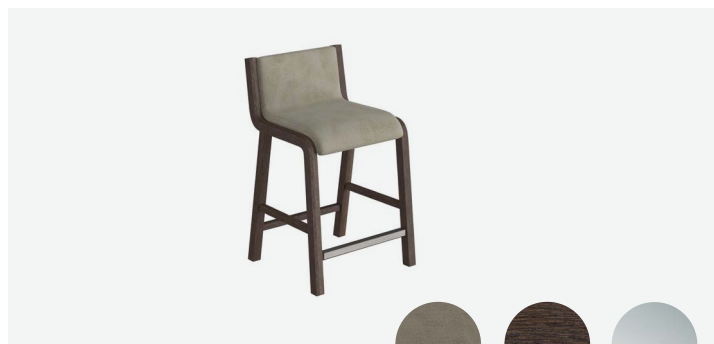

Tuskegee FRT, Midnight   F255   M195-PL

	Brand	Foliot	Width	Depth	Height	Note
Chair with Throw Pillow	CP-302	HCWCH-208S	28"	34"	36"	Dimensions of square throw pillows are 18" x 18"
Chair with Throw Pillow	CP-304	HCWCH-209S	31"	29,5"	36"	
Dining Height Chair	CP-305	HCWCH-101S	21"	22"	32"	
Counter Height Chair	CP-308	HCWCH-211S	20"	23"	37,5"	

# Stools

CP-306

Velutto, Dolphin F255 M195-PL

CP-310

Velutto, Dolphin F255 M195-PL

	Brand	Foliot	Width	Depth	Height
Bar Stool	CP-306	HCWCH-210S	20"	23"	43,5"
Stool	CP-310	HCWCH-212S	20"	19,5"	33"