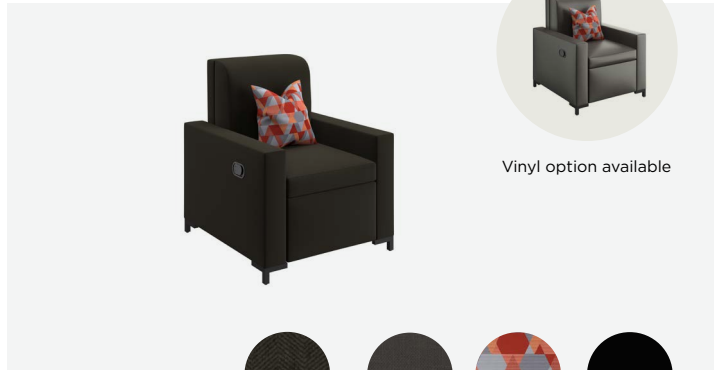

Recliner

RUST SCHEME

Vinyl option available